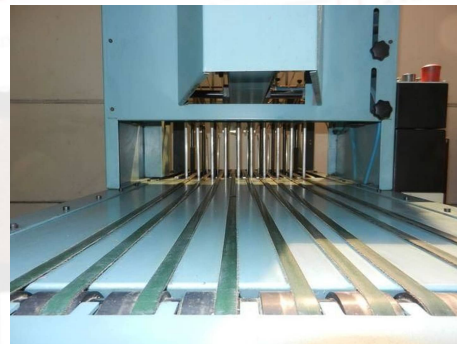

F1-TRADE GmbH - Zweifelsheimer Weg 19 - 91448 Emskirchen

F1-TRADE GmbH

Zweifelsheimer Weg 19
91448 Emskirchen
Tel.: +49 (0) 911 9493279
Fax.: +49 (0) 911 9493281
E-Mail: info@f1-trade.com
Internet: www.f1-trade.com
VAT-No. DE273938430

You are welcome to contact us by Messenger (WhatsApp-Telegram-Viber-Signal): +49(0)178-3648464
Visit our website for the latest used machinery: <https://f1-trade.com/machines-list>