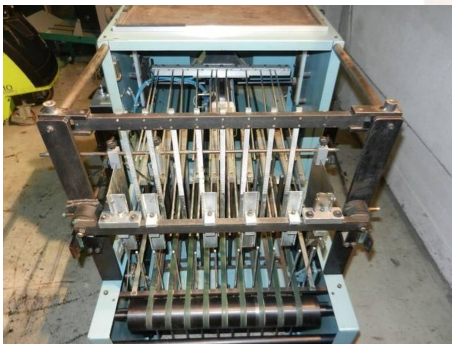

F1-TRADE GmbH - Zweifelsheimer Weg 19 - 91448 Emskirchen

F1-TRADE GmbH

Zweifelsheimer Weg 19
91448 Emskirchen
Tel.: +49 (0) 911 9493279
Fax.: +49 (0) 911 9493281
E-Mail: info@f1-trade.com
Internet: www.f1-trade.com
VAT-No. DE273938430

You are welcome to contact us by Messenger (WhatsApp-Telegram-Viber-Signal): +49(0)178-3648464
Visit our website for the latest used machinery: <https://f1-trade.com/machines-list>