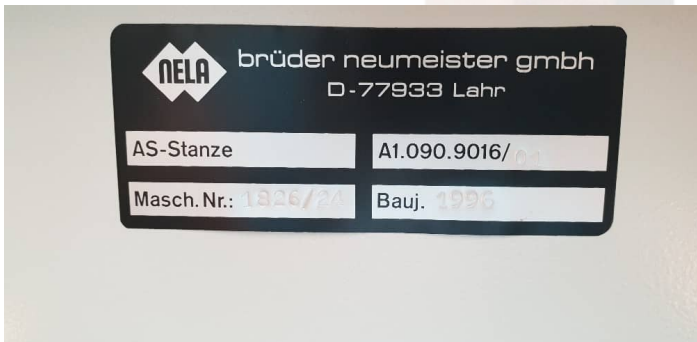

F1-TRADE GmbH - Zweifelsheimer Weg 19 - 91448 Emskirchen

F1-TRADE GmbH

Zweifelsheimer Weg 19
91448 Emskirchen
Tel.: +49 (0) 911 9493279
Fax.: +49 (0) 911 9493281
E-Mail: info@f1-trade.com
Internet: www.f1-trade.com
VAT-No. DE273938430

You are welcome to contact us by Messenger (WhatsApp-Telegram-Viber-Signal): +49(0)178-3648464
Visit our website for the latest used machinery: <https://f1-trade.com/machines-list>