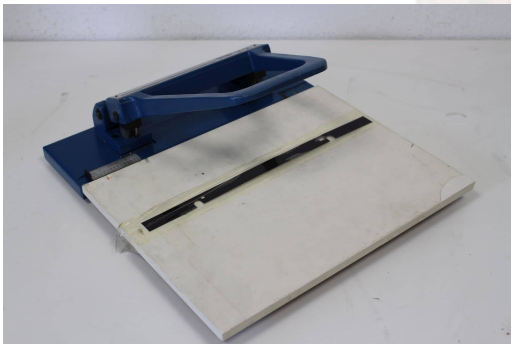

F1-TRADE GmbH - Zweifelsheimer Weg 19 - 91448 Emskirchen

F1-TRADE GmbH

Zweifelsheimer Weg 19
91448 Emskirchen
Tel.: +49 (0) 911 9493279
Fax.: +49 (0) 911 9493281
E-Mail: info@f1-trade.com
Internet: www.f1-trade.com
VAT-No. DE273938430

You are welcome to contact us by Messenger (WhatsApp-Telegram-Viber-Signal): +49(0)178-3648464
Visit our website for the latest used machinery: <https://f1-trade.com/machines-list>