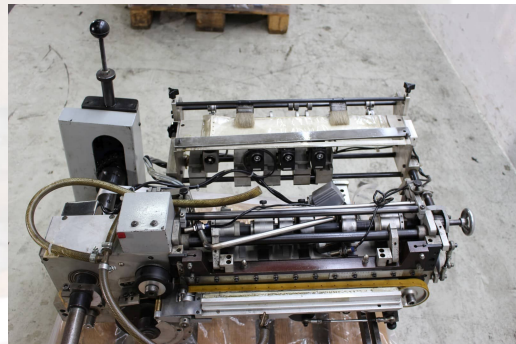

F1-TRADE GmbH - Zweifelsheimer Weg 19 - 91448 Emskirchen

F1-TRADE GmbH

Zweifelsheimer Weg 19
91448 Emskirchen
Tel.: +49 (0) 911 9493279
Fax.: +49 (0) 911 9493281
E-Mail: info@f1-trade.com
Internet: www.f1-trade.com
VAT-No. DE273938430

You are welcome to contact us by Messenger (WhatsApp-Telegram-Viber-Signal): +49(0)178-3648464
Visit our website for the latest used machinery: <https://f1-trade.com/machines-list>