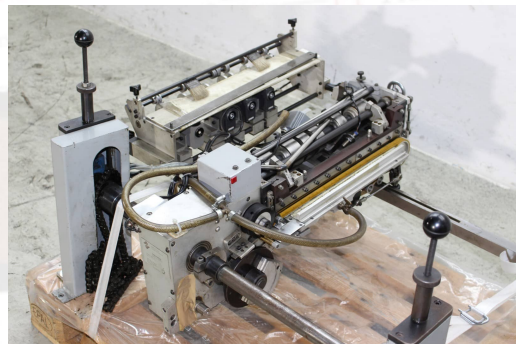

F1-TRADE GmbH - Zweifelsheimer Weg 19 - 91448 Emskirchen

F1-TRADE GmbH

Zweifelsheimer Weg 19
91448 Emskirchen
Tel.: +49 (0) 911 9493279
Fax.: +49 (0) 911 9493281
E-Mail: info@f1-trade.com
Internet: www.f1-trade.com
VAT-No. DE273938430

You are welcome to contact us by Messenger (WhatsApp-Telegram-Viber-Signal): +49(0)178-3648464
Visit our website for the latest used machinery: <https://f1-trade.com/machines-list>