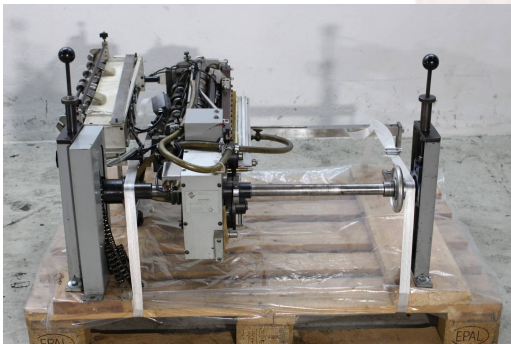

F1-TRADE GmbH - Zweifelsheimer Weg 19 - 91448 Emskirchen

F1-TRADE GmbH

Zweifelsheimer Weg 19
91448 Emskirchen
Tel.: +49 (0) 911 9493279
Fax.: +49 (0) 911 9493281
E-Mail: info@f1-trade.com
Internet: www.f1-trade.com
VAT-No. DE273938430

You are welcome to contact us by Messenger (WhatsApp-Telegram-Viber-Signal): +49(0)178-3648464
Visit our website for the latest used machinery: <https://f1-trade.com/machines-list>