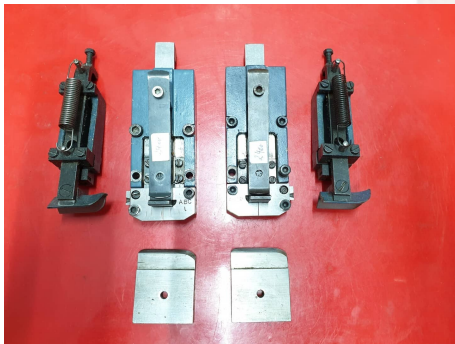

F1-TRADE GmbH - Zweifelsheimer Weg 19 - 91448 Emskirchen

F1-TRADE GmbH

Zweifelsheimer Weg 19
91448 Emskirchen
Tel.: +49 (0) 911 9493279
Fax.: +49 (0) 911 9493281
E-Mail: info@f1-trade.com
Internet: www.f1-trade.com
VAT-No. DE273938430

You are welcome to contact us by Messenger (WhatsApp-Telegram-Viber-Signal): +49(0)178-3648464
Visit our website for the latest used machinery: <https://f1-trade.com/machines-list>