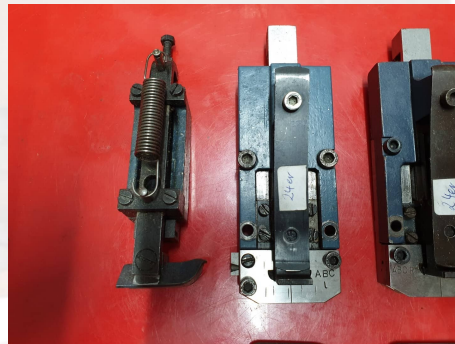

F1-TRADE GmbH - Zweifelsheimer Weg 19 - 91448 Emskirchen

F1-TRADE GmbH

Zweifelsheimer Weg 19
91448 Emskirchen
Tel.: +49 (0) 911 9493279
Fax.: +49 (0) 911 9493281
E-Mail: info@f1-trade.com
Internet: www.f1-trade.com
VAT-No. DE273938430

You are welcome to contact us by Messenger (WhatsApp-Telegram-Viber-Signal): +49(0)178-3648464
Visit our website for the latest used machinery: <https://f1-trade.com/machines-list>