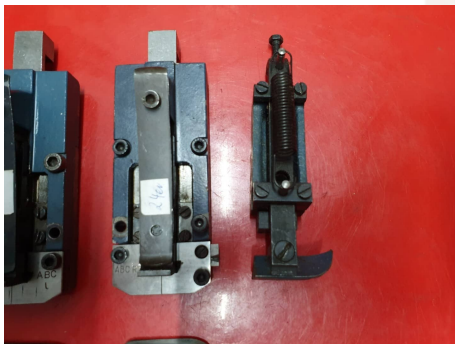

F1-TRADE GmbH - Zweifelsheimer Weg 19 - 91448 Emskirchen

F1-TRADE GmbH

Zweifelsheimer Weg 19
91448 Emskirchen
Tel.: +49 (0) 911 9493279
Fax.: +49 (0) 911 9493281
E-Mail: info@f1-trade.com
Internet: www.f1-trade.com
VAT-No. DE273938430

You are welcome to contact us by Messenger (WhatsApp-Telegram-Viber-Signal): +49(0)178-3648464
Visit our website for the latest used machinery: <https://f1-trade.com/machines-list>