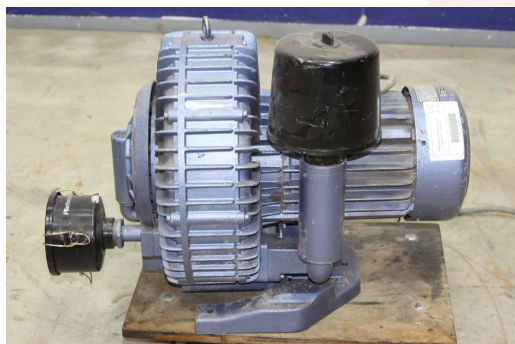

F1-TRADE GmbH - Zweifelsheimer Weg 19 - 91448 Emskirchen

F1-TRADE GmbH

Zweifelsheimer Weg 19
91448 Emskirchen
Tel.: +49 (0) 911 9493279
Fax.: +49 (0) 911 9493281
E-Mail: info@f1-trade.com
Internet: www.f1-trade.com
VAT-No. DE273938430

You are welcome to contact us by Messenger (WhatsApp-Telegram-Viber-Signal): +49(0)178-3648464
Visit our website for the latest used machinery: <https://f1-trade.com/machines-list>