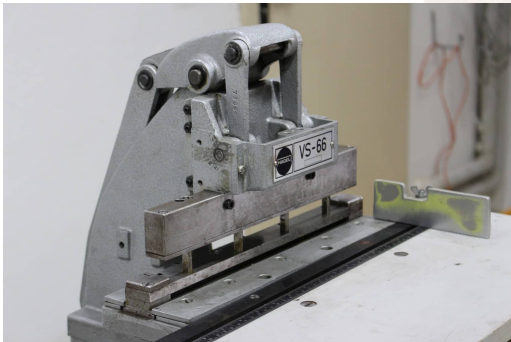

F1-TRADE GmbH - Zweifelsheimer Weg 19 - 91448 Emskirchen

F1-TRADE GmbH

Zweifelsheimer Weg 19
91448 Emskirchen
Tel.: +49 (0) 911 9493279
Fax.: +49 (0) 911 9493281
E-Mail: info@f1-trade.com
Internet: www.f1-trade.com
VAT-No. DE273938430

You are welcome to contact us by Messenger (WhatsApp-Telegram-Viber-Signal): +49(0)178-3648464
Visit our website for the latest used machinery: <https://f1-trade.com/machines-list>