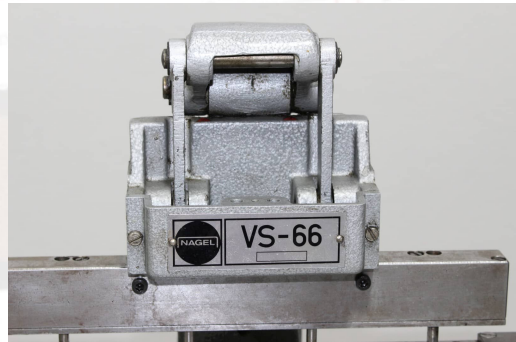

F1-TRADE GmbH - Zweifelsheimer Weg 19 - 91448 Emskirchen

F1-TRADE GmbH

Zweifelsheimer Weg 19
91448 Emskirchen
Tel.: +49 (0) 911 9493279
Fax.: +49 (0) 911 9493281
E-Mail: info@f1-trade.com
Internet: www.f1-trade.com
VAT-No. DE273938430

You are welcome to contact us by Messenger (WhatsApp-Telegram-Viber-Signal): +49(0)178-3648464
Visit our website for the latest used machinery: <https://f1-trade.com/machines-list>