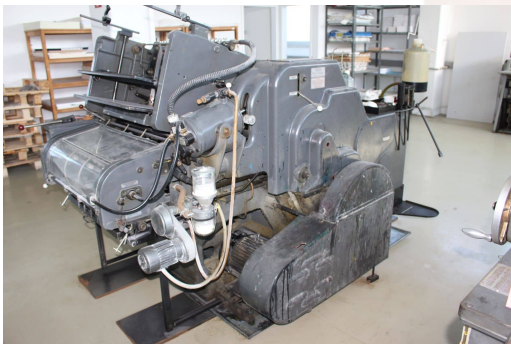

F1-TRADE GmbH - Zweifelsheimer Weg 19 - 91448 Emskirchen

F1-TRADE GmbH

Zweifelsheimer Weg 19
91448 Emskirchen
Tel.: +49 (0) 911 9493279
Fax.: +49 (0) 911 9493281
E-Mail: info@f1-trade.com
Internet: www.f1-trade.com
VAT-No. DE273938430

You are welcome to contact us by Messenger (WhatsApp-Telegram-Viber-Signal): +49(0)178-3648464
Visit our website for the latest used machinery: <https://f1-trade.com/machines-list>