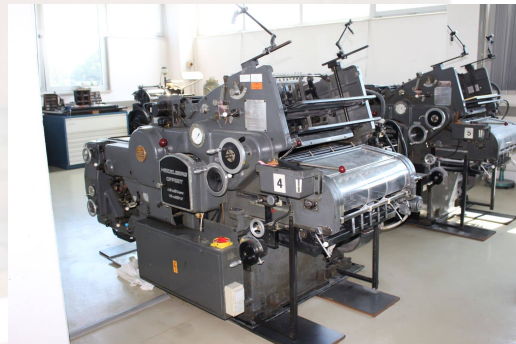

F1-TRADE GmbH - Zweifelsheimer Weg 19 - 91448 Emskirchen

F1-TRADE GmbH

Zweifelsheimer Weg 19
91448 Emskirchen
Tel.: +49 (0) 911 9493279
Fax.: +49 (0) 911 9493281
E-Mail: info@f1-trade.com
Internet: www.f1-trade.com
VAT-No. DE273938430

You are welcome to contact us by Messenger (WhatsApp-Telegram-Viber-Signal): +49(0)178-3648464
Visit our website for the latest used machinery: <https://f1-trade.com/machines-list>