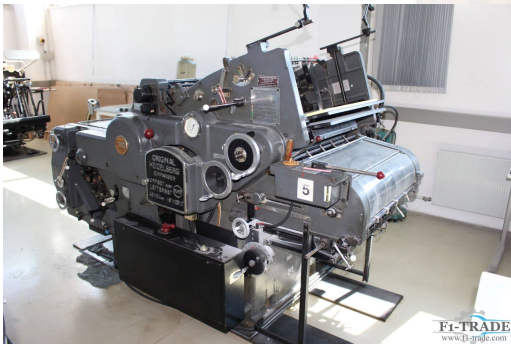

F1-TRADE GmbH - Zweifelsheimer Weg 19 - 91448 Emskirchen

F1-TRADE GmbH

Zweifelsheimer Weg 19
91448 Emskirchen
Tel.: +49 (0) 911 9493279
Fax.: +49 (0) 911 9493281
E-Mail: info@f1-trade.com
Internet: www.f1-trade.com
VAT-No. DE273938430

You are welcome to contact us by Messenger (WhatsApp-Telegram-Viber-Signal): +49(0)178-3648464
Visit our website for the latest used machinery: <https://f1-trade.com/machines-list>