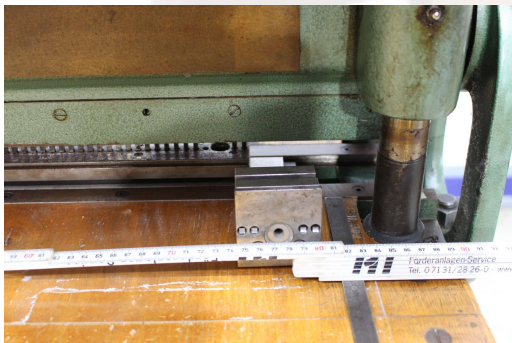

F1-TRADE GmbH - Zweifelsheimer Weg 19 - 91448 Emskirchen

F1-TRADE GmbH

Zweifelsheimer Weg 19
91448 Emskirchen
Tel.: +49 (0) 911 9493279
Fax.: +49 (0) 911 9493281
E-Mail: info@f1-trade.com
Internet: www.f1-trade.com
VAT-No. DE273938430

You are welcome to contact us by Messenger (WhatsApp-Telegram-Viber-Signal): +49(0)178-3648464
Visit our website for the latest used machinery: <https://f1-trade.com/machines-list>