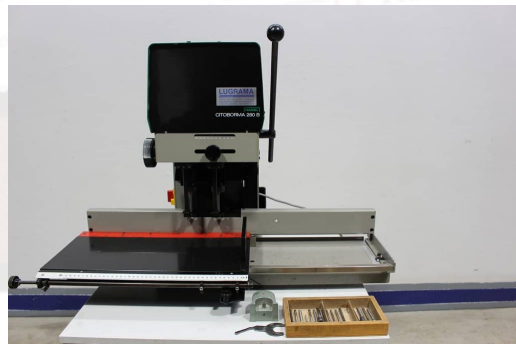

F1-TRADE GmbH - Zweifelsheimer Weg 19 - 91448 Emskirchen

F1-TRADE GmbH

Zweifelsheimer Weg 19
91448 Emskirchen
Tel.: +49 (0) 911 9493279
Fax.: +49 (0) 911 9493281
E-Mail: info@f1-trade.com
Internet: www.f1-trade.com
VAT-No. DE273938430

You are welcome to contact us by Messenger (WhatsApp-Telegram-Viber-Signal): +49(0)178-3648464
Visit our website for the latest used machinery: <https://f1-trade.com/machines-list>