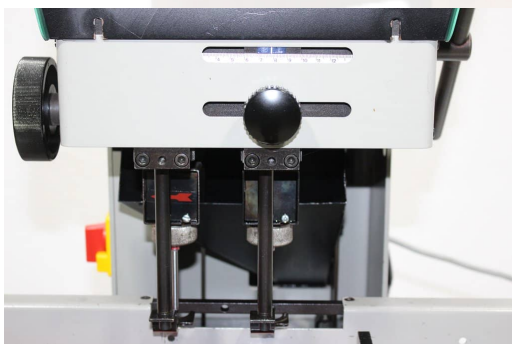

F1-TRADE GmbH - Zweifelsheimer Weg 19 - 91448 Emskirchen

F1-TRADE GmbH

Zweifelsheimer Weg 19
91448 Emskirchen
Tel.: +49 (0) 911 9493279
Fax.: +49 (0) 911 9493281
E-Mail: info@f1-trade.com
Internet: www.f1-trade.com
VAT-No. DE273938430

You are welcome to contact us by Messenger (WhatsApp-Telegram-Viber-Signal): +49(0)178-3648464
Visit our website for the latest used machinery: <https://f1-trade.com/machines-list>