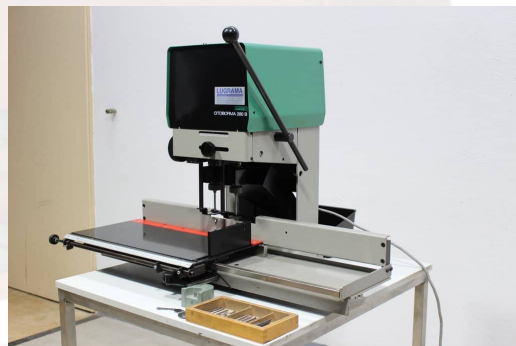

F1-TRADE GmbH - Zweifelsheimer Weg 19 - 91448 Emskirchen

F1-TRADE GmbH

Zweifelsheimer Weg 19
91448 Emskirchen
Tel.: +49 (0) 911 9493279
Fax.: +49 (0) 911 9493281
E-Mail: info@f1-trade.com
Internet: www.f1-trade.com
VAT-No. DE273938430

You are welcome to contact us by Messenger (WhatsApp-Telegram-Viber-Signal): +49(0)178-3648464
Visit our website for the latest used machinery: <https://f1-trade.com/machines-list>