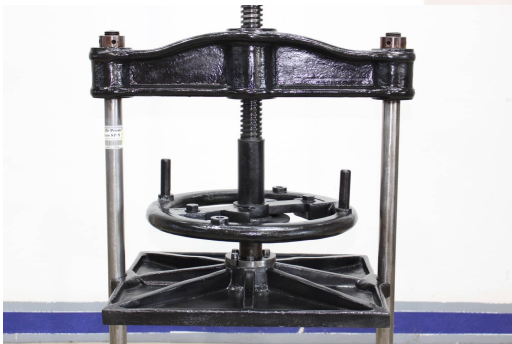

F1-TRADE GmbH - Zweifelsheimer Weg 19 - 91448 Emskirchen

F1-TRADE GmbH

Zweifelsheimer Weg 19
91448 Emskirchen
Tel.: +49 (0) 911 9493279
Fax.: +49 (0) 911 9493281
E-Mail: info@f1-trade.com
Internet: www.f1-trade.com
VAT-No. DE273938430

You are welcome to contact us by Messenger (WhatsApp-Telegram-Viber-Signal): +49(0)178-3648464
Visit our website for the latest used machinery: <https://f1-trade.com/machines-list>