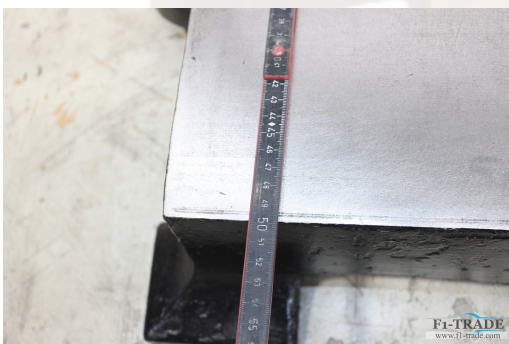

F1-TRADE GmbH - Zweifelsheimer Weg 19 - 91448 Emskirchen

F1-TRADE GmbH

Zweifelsheimer Weg 19
91448 Emskirchen
Tel.: +49 (0) 911 9493279
Fax.: +49 (0) 911 9493281
E-Mail: info@f1-trade.com
Internet: www.f1-trade.com
VAT-No. DE273938430

You are welcome to contact us by Messenger (WhatsApp-Telegram-Viber-Signal): +49(0)178-3648464
Visit our website for the latest used machinery: <https://f1-trade.com/machines-list>