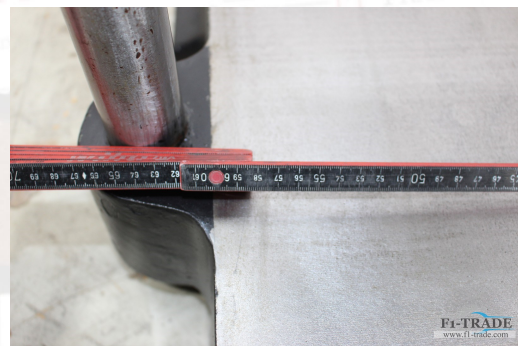

F1-TRADE GmbH - Zweifelsheimer Weg 19 - 91448 Emskirchen

F1-TRADE GmbH

Zweifelsheimer Weg 19
91448 Emskirchen
Tel.: +49 (0) 911 9493279
Fax.: +49 (0) 911 9493281
E-Mail: info@f1-trade.com
Internet: www.f1-trade.com
VAT-No. DE273938430

You are welcome to contact us by Messenger (WhatsApp-Telegram-Viber-Signal): +49(0)178-3648464
Visit our website for the latest used machinery: <https://f1-trade.com/machines-list>