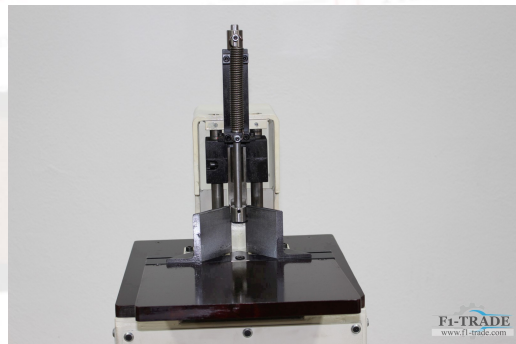

F1-TRADE GmbH - Zweifelsheimer Weg 19 - 91448 Emskirchen

F1-TRADE GmbH

Zweifelsheimer Weg 19
91448 Emskirchen
Tel.: +49 (0) 911 9493279
Fax.: +49 (0) 911 9493281
E-Mail: info@f1-trade.com
Internet: www.f1-trade.com
VAT-No. DE273938430

You are welcome to contact us by Messenger (WhatsApp-Telegram-Viber-Signal): +49(0)178-3648464
Visit our website for the latest used machinery: <https://f1-trade.com/machines-list>