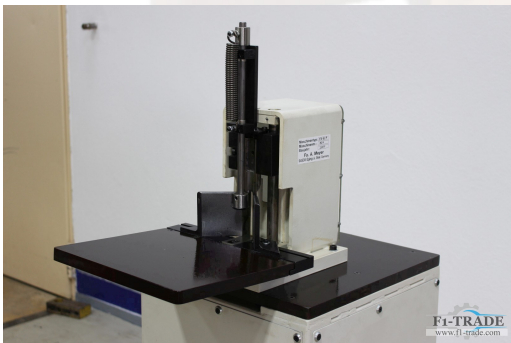

F1-TRADE GmbH - Zweifelsheimer Weg 19 - 91448 Emskirchen

F1-TRADE GmbH

Zweifelsheimer Weg 19
91448 Emskirchen
Tel.: +49 (0) 911 9493279
Fax.: +49 (0) 911 9493281
E-Mail: info@f1-trade.com
Internet: www.f1-trade.com
VAT-No. DE273938430

You are welcome to contact us by Messenger (WhatsApp-Telegram-Viber-Signal): +49(0)178-3648464
Visit our website for the latest used machinery: <https://f1-trade.com/machines-list>