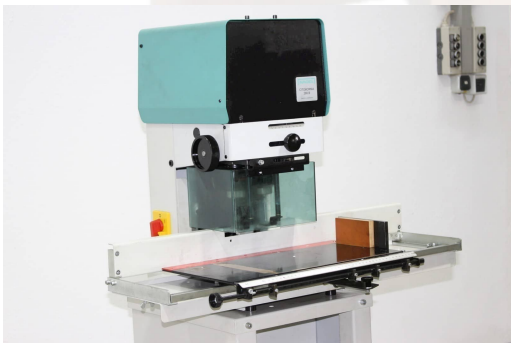

F1-TRADE GmbH - Zweifelsheimer Weg 19 - 91448 Emskirchen

F1-TRADE GmbH

Zweifelsheimer Weg 19
91448 Emskirchen
Tel.: +49 (0) 911 9493279
Fax.: +49 (0) 911 9493281
E-Mail: info@f1-trade.com
Internet: www.f1-trade.com
VAT-No. DE273938430

You are welcome to contact us by Messenger (WhatsApp-Telegram-Viber-Signal): +49(0)178-3648464
Visit our website for the latest used machinery: <https://f1-trade.com/machines-list>