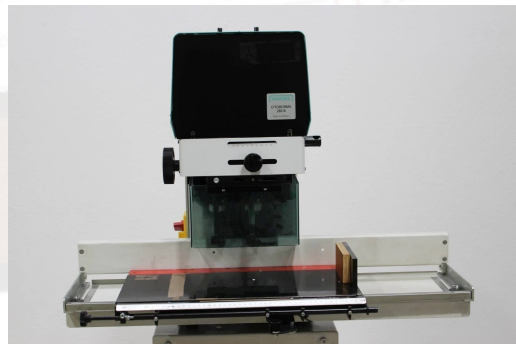

F1-TRADE GmbH - Zweifelsheimer Weg 19 - 91448 Emskirchen

F1-TRADE GmbH

Zweifelsheimer Weg 19
91448 Emskirchen
Tel.: +49 (0) 911 9493279
Fax.: +49 (0) 911 9493281
E-Mail: info@f1-trade.com
Internet: www.f1-trade.com
VAT-No. DE273938430

You are welcome to contact us by Messenger (WhatsApp-Telegram-Viber-Signal): +49(0)178-3648464
Visit our website for the latest used machinery: <https://f1-trade.com/machines-list>