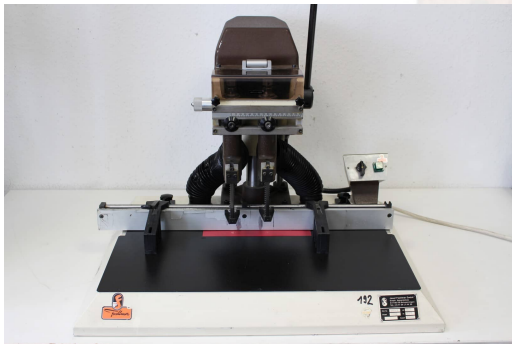

F1-TRADE GmbH - Zweifelsheimer Weg 19 - 91448 Emskirchen

F1-TRADE GmbH

Zweifelsheimer Weg 19
91448 Emskirchen
Tel.: +49 (0) 911 9493279
Fax.: +49 (0) 911 9493281
E-Mail: info@f1-trade.com
Internet: www.f1-trade.com
VAT-No. DE273938430

You are welcome to contact us by Messenger (WhatsApp-Telegram-Viber-Signal): +49(0)178-3648464
Visit our website for the latest used machinery: <https://f1-trade.com/machines-list>