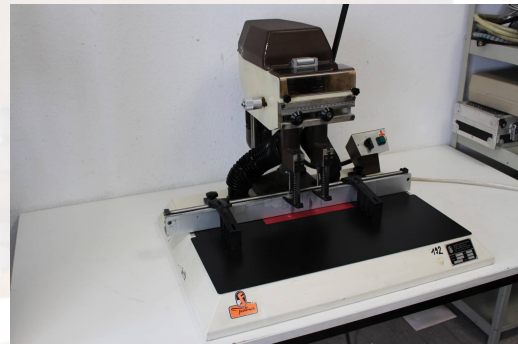

F1-TRADE GmbH - Zweifelsheimer Weg 19 - 91448 Emskirchen

F1-TRADE GmbH

Zweifelsheimer Weg 19
91448 Emskirchen
Tel.: +49 (0) 911 9493279
Fax.: +49 (0) 911 9493281
E-Mail: info@f1-trade.com
Internet: www.f1-trade.com
VAT-No. DE273938430

You are welcome to contact us by Messenger (WhatsApp-Telegram-Viber-Signal): +49(0)178-3648464
Visit our website for the latest used machinery: <https://f1-trade.com/machines-list>