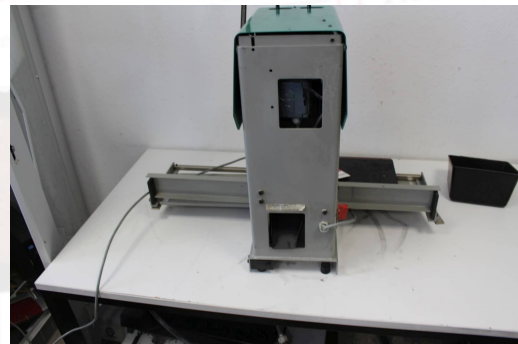

F1-TRADE GmbH - Zweifelsheimer Weg 19 - 91448 Emskirchen

F1-TRADE GmbH

Zweifelsheimer Weg 19
91448 Emskirchen
Tel.: +49 (0) 911 9493279
Fax.: +49 (0) 911 9493281
E-Mail: info@f1-trade.com
Internet: www.f1-trade.com
VAT-No. DE273938430

You are welcome to contact us by Messenger (WhatsApp-Telegram-Viber-Signal): +49(0)178-3648464
Visit our website for the latest used machinery: <https://f1-trade.com/machines-list>