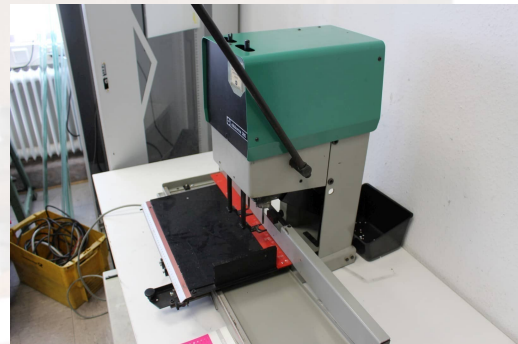

F1-TRADE GmbH - Zweifelsheimer Weg 19 - 91448 Emskirchen

F1-TRADE GmbH

Zweifelsheimer Weg 19
91448 Emskirchen
Tel.: +49 (0) 911 9493279
Fax.: +49 (0) 911 9493281
E-Mail: info@f1-trade.com
Internet: www.f1-trade.com
VAT-No. DE273938430

You are welcome to contact us by Messenger (WhatsApp-Telegram-Viber-Signal): +49(0)178-3648464
Visit our website for the latest used machinery: <https://f1-trade.com/machines-list>