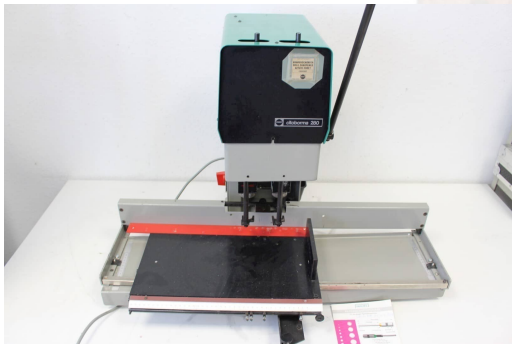

F1-TRADE GmbH - Zweifelsheimer Weg 19 - 91448 Emskirchen

F1-TRADE GmbH

Zweifelsheimer Weg 19
91448 Emskirchen
Tel.: +49 (0) 911 9493279
Fax.: +49 (0) 911 9493281
E-Mail: info@f1-trade.com
Internet: www.f1-trade.com
VAT-No. DE273938430

You are welcome to contact us by Messenger (WhatsApp-Telegram-Viber-Signal): +49(0)178-3648464
Visit our website for the latest used machinery: <https://f1-trade.com/machines-list>