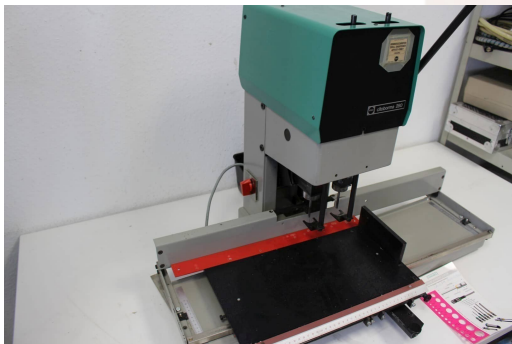

F1-TRADE GmbH - Zweifelsheimer Weg 19 - 91448 Emskirchen

F1-TRADE GmbH

Zweifelsheimer Weg 19
91448 Emskirchen
Tel.: +49 (0) 911 9493279
Fax.: +49 (0) 911 9493281
E-Mail: info@f1-trade.com
Internet: www.f1-trade.com
VAT-No. DE273938430

You are welcome to contact us by Messenger (WhatsApp-Telegram-Viber-Signal): +49(0)178-3648464
Visit our website for the latest used machinery: <https://f1-trade.com/machines-list>