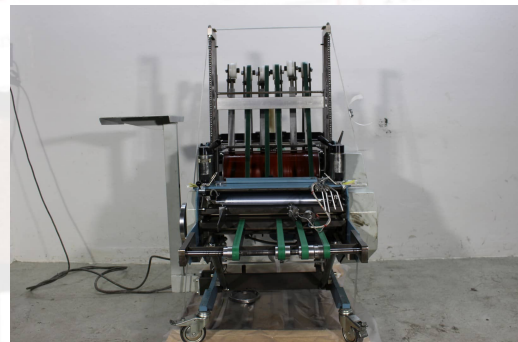

F1-TRADE GmbH - Zweifelsheimer Weg 19 - 91448 Emskirchen

F1-TRADE GmbH

Zweifelsheimer Weg 19
91448 Emskirchen
Tel.: +49 (0) 911 9493279
Fax.: +49 (0) 911 9493281
E-Mail: info@f1-trade.com
Internet: www.f1-trade.com
VAT-No. DE273938430

You are welcome to contact us by Messenger (WhatsApp-Telegram-Viber-Signal): +49(0)178-3648464
Visit our website for the latest used machinery: <https://f1-trade.com/machines-list>