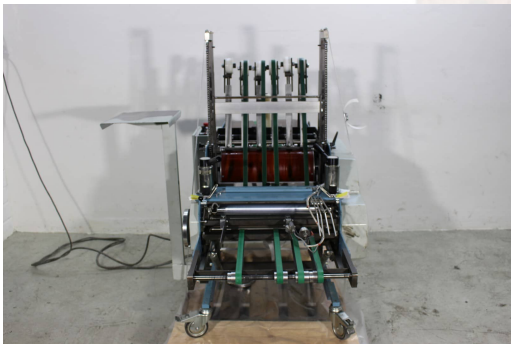

F1-TRADE GmbH - Zweifelsheimer Weg 19 - 91448 Emskirchen

F1-TRADE GmbH

Zweifelsheimer Weg 19
91448 Emskirchen
Tel.: +49 (0) 911 9493279
Fax.: +49 (0) 911 9493281
E-Mail: info@f1-trade.com
Internet: www.f1-trade.com
VAT-No. DE273938430

You are welcome to contact us by Messenger (WhatsApp-Telegram-Viber-Signal): +49(0)178-3648464
Visit our website for the latest used machinery: <https://f1-trade.com/machines-list>