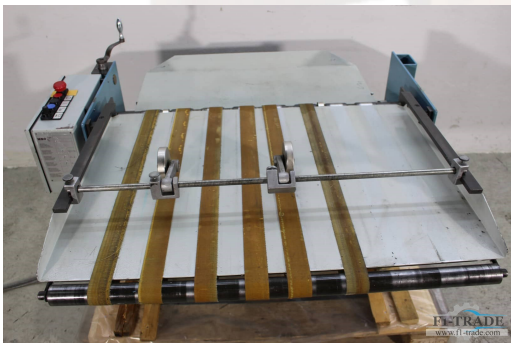

F1-TRADE GmbH - Zweifelsheimer Weg 19 - 91448 Emskirchen

F1-TRADE GmbH

Zweifelsheimer Weg 19
91448 Emskirchen
Tel.: +49 (0) 911 9493279
Fax.: +49 (0) 911 9493281
E-Mail: info@f1-trade.com
Internet: www.f1-trade.com
VAT-No. DE273938430

You are welcome to contact us by Messenger (WhatsApp-Telegram-Viber-Signal): +49(0)178-3648464
Visit our website for the latest used machinery: <https://f1-trade.com/machines-list>