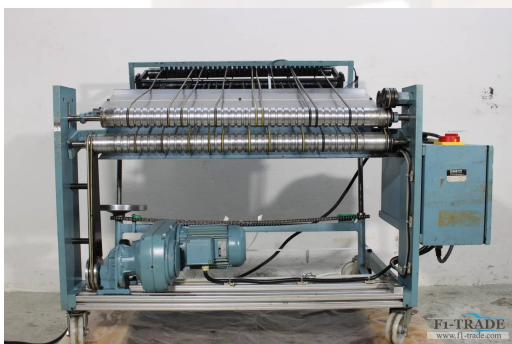

F1-TRADE GmbH - Zweifelsheimer Weg 19 - 91448 Emskirchen

F1-TRADE GmbH

Zweifelsheimer Weg 19
91448 Emskirchen
Tel.: +49 (0) 911 9493279
Fax.: +49 (0) 911 9493281
E-Mail: info@f1-trade.com
Internet: www.f1-trade.com
VAT-No. DE273938430

You are welcome to contact us by Messenger (WhatsApp-Telegram-Viber-Signal): +49(0)178-3648464
Visit our website for the latest used machinery: <https://f1-trade.com/machines-list>