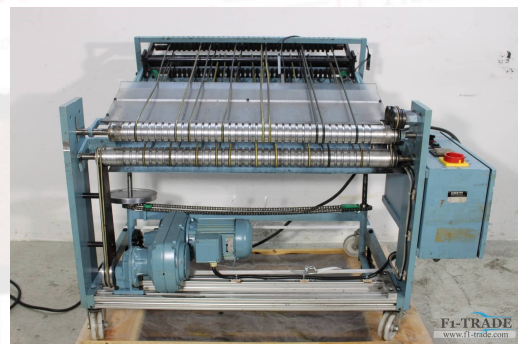

F1-TRADE GmbH - Zweifelsheimer Weg 19 - 91448 Emskirchen

F1-TRADE GmbH

Zweifelsheimer Weg 19
91448 Emskirchen
Tel.: +49 (0) 911 9493279
Fax.: +49 (0) 911 9493281
E-Mail: info@f1-trade.com
Internet: www.f1-trade.com
VAT-No. DE273938430

You are welcome to contact us by Messenger (WhatsApp-Telegram-Viber-Signal): +49(0)178-3648464
Visit our website for the latest used machinery: <https://f1-trade.com/machines-list>