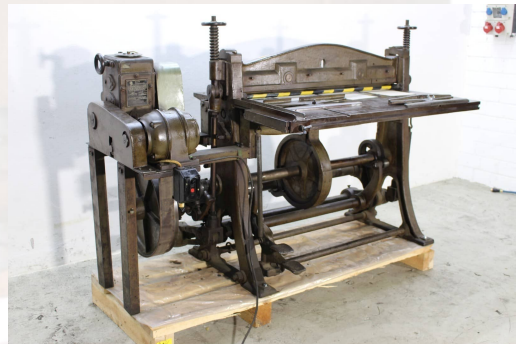

F1-TRADE GmbH - Zweifelsheimer Weg 19 - 91448 Emskirchen

F1-TRADE GmbH

Zweifelsheimer Weg 19
91448 Emskirchen
Tel.: +49 (0) 911 9493279
Fax.: +49 (0) 911 9493281
E-Mail: info@f1-trade.com
Internet: www.f1-trade.com
VAT-No. DE273938430

You are welcome to contact us by Messenger (WhatsApp-Telegram-Viber-Signal): +49(0)178-3648464
Visit our website for the latest used machinery: <https://f1-trade.com/machines-list>