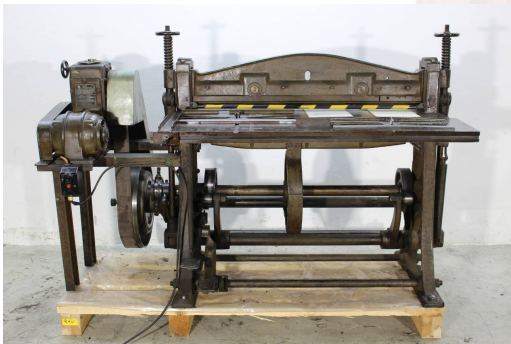

F1-TRADE GmbH - Zweifelsheimer Weg 19 - 91448 Emskirchen

F1-TRADE GmbH

Zweifelsheimer Weg 19
91448 Emskirchen
Tel.: +49 (0) 911 9493279
Fax.: +49 (0) 911 9493281
E-Mail: info@f1-trade.com
Internet: www.f1-trade.com
VAT-No. DE273938430

You are welcome to contact us by Messenger (WhatsApp-Telegram-Viber-Signal): +49(0)178-3648464
Visit our website for the latest used machinery: <https://f1-trade.com/machines-list>