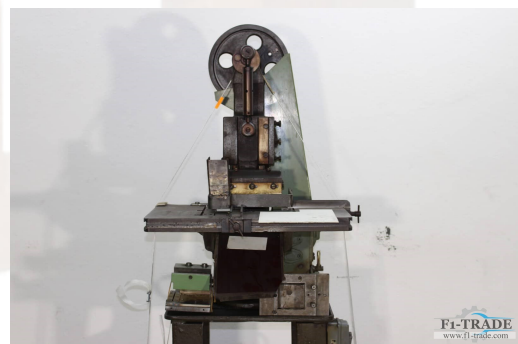

F1-TRADE GmbH - Zweifelsheimer Weg 19 - 91448 Emskirchen

F1-TRADE GmbH

Zweifelsheimer Weg 19
91448 Emskirchen
Tel.: +49 (0) 911 9493279
Fax.: +49 (0) 911 9493281
E-Mail: info@f1-trade.com
Internet: www.f1-trade.com
VAT-No. DE273938430

You are welcome to contact us by Messenger (WhatsApp-Telegram-Viber-Signal): +49(0)178-3648464
Visit our website for the latest used machinery: <https://f1-trade.com/machines-list>