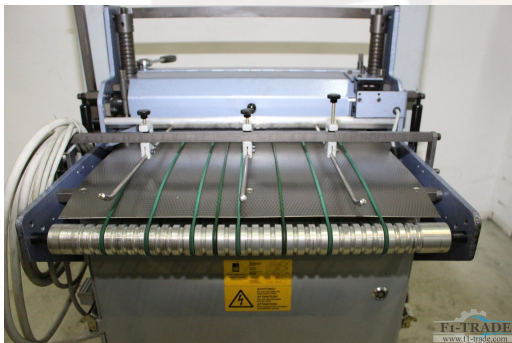

F1-TRADE GmbH - Zweifelsheimer Weg 19 - 91448 Emskirchen

F1-TRADE GmbH

Zweifelsheimer Weg 19
91448 Emskirchen
Tel.: +49 (0) 911 9493279
Fax.: +49 (0) 911 9493281
E-Mail: info@f1-trade.com
Internet: www.f1-trade.com
VAT-No. DE273938430

You are welcome to contact us by Messenger (WhatsApp-Telegram-Viber-Signal): +49(0)178-3648464
Visit our website for the latest used machinery: <https://f1-trade.com/machines-list>