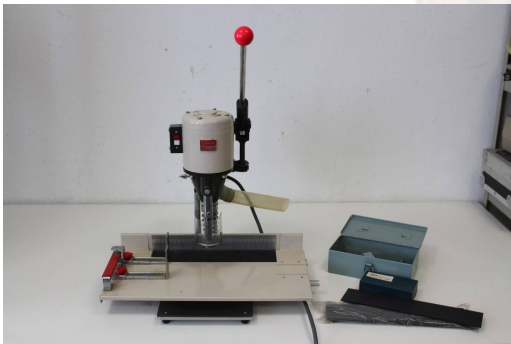

F1-TRADE GmbH - Zweifelsheimer Weg 19 - 91448 Emskirchen

F1-TRADE GmbH

Zweifelsheimer Weg 19
91448 Emskirchen
Tel.: +49 (0) 911 9493279
Fax.: +49 (0) 911 9493281
E-Mail: info@f1-trade.com
Internet: www.f1-trade.com
VAT-No. DE273938430

You are welcome to contact us by Messenger (WhatsApp-Telegram-Viber-Signal): +49(0)178-3648464
Visit our website for the latest used machinery: <https://f1-trade.com/machines-list>