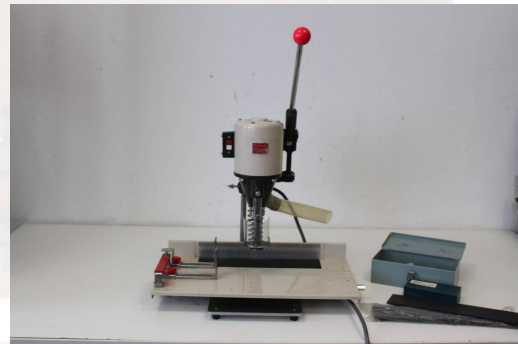

F1-TRADE GmbH - Zweifelsheimer Weg 19 - 91448 Emskirchen

F1-TRADE GmbH

Zweifelsheimer Weg 19
91448 Emskirchen
Tel.: +49 (0) 911 9493279
Fax.: +49 (0) 911 9493281
E-Mail: info@f1-trade.com
Internet: www.f1-trade.com
VAT-No. DE273938430

You are welcome to contact us by Messenger (WhatsApp-Telegram-Viber-Signal): +49(0)178-3648464
Visit our website for the latest used machinery: <https://f1-trade.com/machines-list>