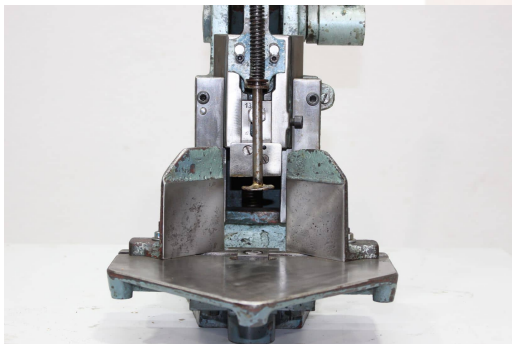

F1-TRADE GmbH - Zweifelsheimer Weg 19 - 91448 Emskirchen

F1-TRADE GmbH

Zweifelsheimer Weg 19
91448 Emskirchen
Tel.: +49 (0) 911 9493279
Fax.: +49 (0) 911 9493281
E-Mail: info@f1-trade.com
Internet: www.f1-trade.com
VAT-No. DE273938430

You are welcome to contact us by Messenger (WhatsApp-Telegram-Viber-Signal): +49(0)178-3648464
Visit our website for the latest used machinery: <https://f1-trade.com/machines-list>