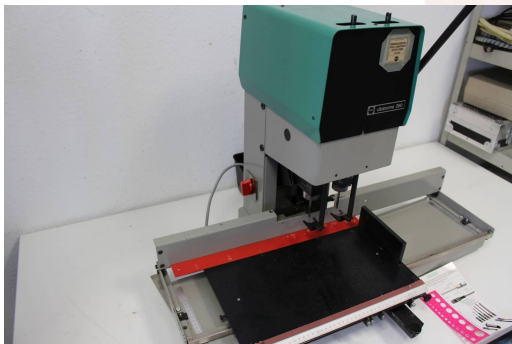

F1-TRADE GmbH - Zweifelsheimer Weg 19 - 91448 Emskirchen

F1-TRADE GmbH

Zweifelsheimer Weg 19
91448 Emskirchen
Tel.: +49 (0) 911 9493279
Fax.: +49 (0) 911 9493281
E-Mail: info@f1-trade.com
Internet: www.f1-trade.com
VAT-No. DE273938430

You are welcome to contact us by Messenger (WhatsApp-Telegram-Viber-Signal): +49(0)178-3648464
Visit our website for the latest used machinery: <https://f1-trade.com/machines-list>