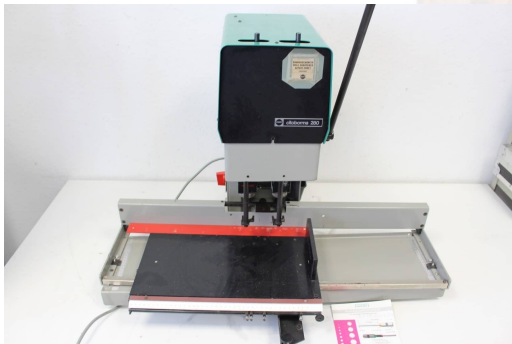

F1-TRADE GmbH - Zweifelsheimer Weg 19 - 91448 Emskirchen

F1-TRADE GmbH

Zweifelsheimer Weg 19
91448 Emskirchen
Tel.: +49 (0) 911 9493279
Fax.: +49 (0) 911 9493281
E-Mail: info@f1-trade.com
Internet: www.f1-trade.com
VAT-No. DE273938430

You are welcome to contact us by Messenger (WhatsApp-Telegram-Viber-Signal): +49(0)178-3648464
Visit our website for the latest used machinery: <https://f1-trade.com/machines-list>