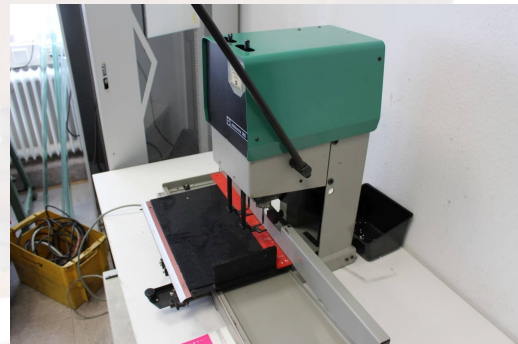

F1-TRADE GmbH - Zweifelsheimer Weg 19 - 91448 Emskirchen

F1-TRADE GmbH

Zweifelsheimer Weg 19
91448 Emskirchen
Tel.: +49 (0) 911 9493279
Fax.: +49 (0) 911 9493281
E-Mail: info@f1-trade.com
Internet: www.f1-trade.com
VAT-No. DE273938430

You are welcome to contact us by Messenger (WhatsApp-Telegram-Viber-Signal): +49(0)178-3648464
Visit our website for the latest used machinery: <https://f1-trade.com/machines-list>