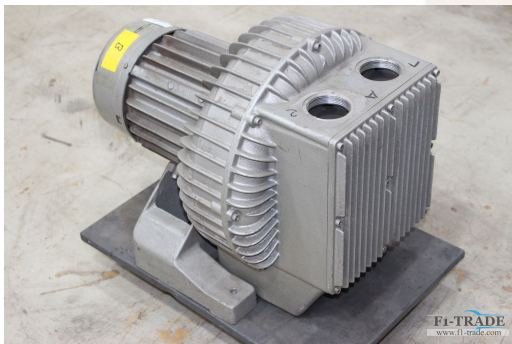

F1-TRADE GmbH - Zweifelsheimer Weg 19 - 91448 Emskirchen

F1-TRADE GmbH

Zweifelsheimer Weg 19
91448 Emskirchen
Tel.: +49 (0) 911 9493279
Fax.: +49 (0) 911 9493281
E-Mail: info@f1-trade.com
Internet: www.f1-trade.com
VAT-No. DE273938430

You are welcome to contact us by Messenger (WhatsApp-Telegram-Viber-Signal): +49(0)178-3648464
Visit our website for the latest used machinery: <https://f1-trade.com/machines-list>