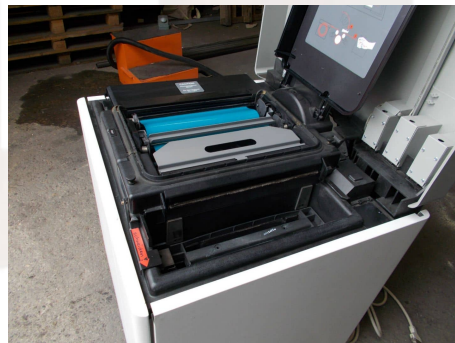

F1-TRADE GmbH - Zweifelsheimer Weg 19 - 91448 Emskirchen

F1-TRADE GmbH

Zweifelsheimer Weg 19
91448 Emskirchen
Tel.: +49 (0) 911 9493279
Fax.: +49 (0) 911 9493281
E-Mail: info@f1-trade.com
Internet: www.f1-trade.com
VAT-No. DE273938430

You are welcome to contact us by Messenger (WhatsApp-Telegram-Viber-Signal): +49(0)178-3648464
Visit our website for the latest used machinery: <https://f1-trade.com/machines-list>