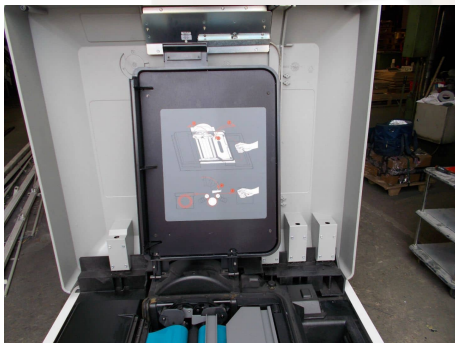

F1-TRADE GmbH - Zweifelsheimer Weg 19 - 91448 Emskirchen

F1-TRADE GmbH

Zweifelsheimer Weg 19
91448 Emskirchen
Tel.: +49 (0) 911 9493279
Fax.: +49 (0) 911 9493281
E-Mail: info@f1-trade.com
Internet: www.f1-trade.com
VAT-No. DE273938430

You are welcome to contact us by Messenger (WhatsApp-Telegram-Viber-Signal): +49(0)178-3648464
Visit our website for the latest used machinery: <https://f1-trade.com/machines-list>