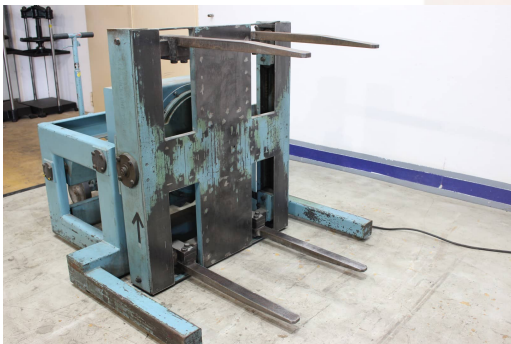

F1-TRADE GmbH - Zweifelsheimer Weg 19 - 91448 Emskirchen

F1-TRADE GmbH

Zweifelsheimer Weg 19
91448 Emskirchen
Tel.: +49 (0) 911 9493279
Fax.: +49 (0) 911 9493281
E-Mail: info@f1-trade.com
Internet: www.f1-trade.com
VAT-No. DE273938430

You are welcome to contact us by Messenger (WhatsApp-Telegram-Viber-Signal): +49(0)178-3648464
Visit our website for the latest used machinery: <https://f1-trade.com/machines-list>