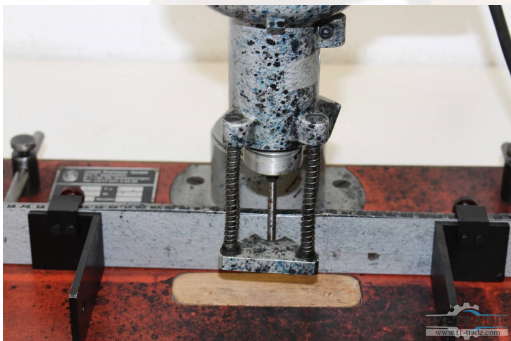

F1-TRADE GmbH - Zweifelsheimer Weg 19 - 91448 Emskirchen

F1-TRADE GmbH

Zweifelsheimer Weg 19
91448 Emskirchen
Tel.: +49 (0) 911 9493279
Fax.: +49 (0) 911 9493281
E-Mail: info@f1-trade.com
Internet: www.f1-trade.com
VAT-No. DE273938430

You are welcome to contact us by Messenger (WhatsApp-Telegram-Viber-Signal): +49(0)178-3648464
Visit our website for the latest used machinery: <https://f1-trade.com/machines-list>