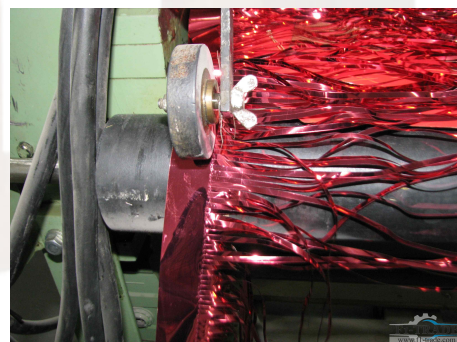

F1-TRADE GmbH - Zweifelsheimer Weg 19 - 91448 Emskirchen

F1-TRADE GmbH

Zweifelsheimer Weg 19
91448 Emskirchen
Tel.: +49 (0) 911 9493279
Fax.: +49 (0) 911 9493281
E-Mail: info@f1-trade.com
Internet: www.f1-trade.com
VAT-No. DE273938430

You are welcome to contact us by Messenger (WhatsApp-Telegram-Viber-Signal): +49(0)178-3648464
Visit our website for the latest used machinery: <https://f1-trade.com/machines-list>