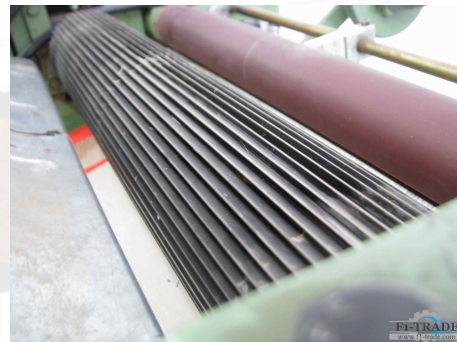

F1-TRADE GmbH - Zweifelsheimer Weg 19 - 91448 Emskirchen

F1-TRADE GmbH

Zweifelsheimer Weg 19
91448 Emskirchen
Tel.: +49 (0) 911 9493279
Fax.: +49 (0) 911 9493281
E-Mail: info@f1-trade.com
Internet: www.f1-trade.com
VAT-No. DE273938430

You are welcome to contact us by Messenger (WhatsApp-Telegram-Viber-Signal): +49(0)178-3648464
Visit our website for the latest used machinery: <https://f1-trade.com/machines-list>