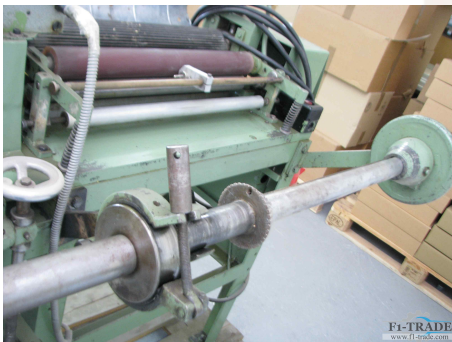

F1-TRADE GmbH - Zweifelsheimer Weg 19 - 91448 Emskirchen

F1-TRADE GmbH

Zweifelsheimer Weg 19
91448 Emskirchen
Tel.: +49 (0) 911 9493279
Fax.: +49 (0) 911 9493281
E-Mail: info@f1-trade.com
Internet: www.f1-trade.com
VAT-No. DE273938430

You are welcome to contact us by Messenger (WhatsApp-Telegram-Viber-Signal): +49(0)178-3648464
Visit our website for the latest used machinery: <https://f1-trade.com/machines-list>