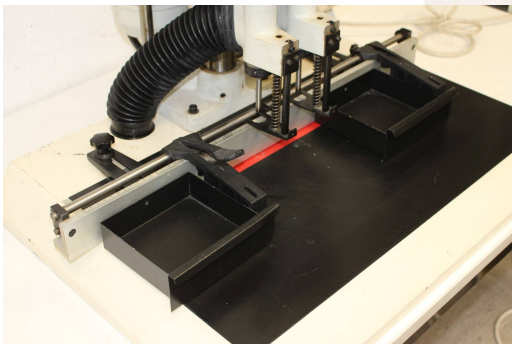

F1-TRADE GmbH - Zweifelsheimer Weg 19 - 91448 Emskirchen

F1-TRADE GmbH

Zweifelsheimer Weg 19
91448 Emskirchen
Tel.: +49 (0) 911 9493279
Fax.: +49 (0) 911 9493281
E-Mail: info@f1-trade.com
Internet: www.f1-trade.com
VAT-No. DE273938430

You are welcome to contact us by Messenger (WhatsApp-Telegram-Viber-Signal): +49(0)178-3648464
Visit our website for the latest used machinery: <https://f1-trade.com/machines-list>