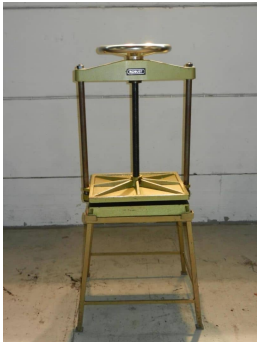

You are welcome to contact us by Messenger (WhatsApp-Telegram-Viber-Signal): +49(0)178-3648464
Visit our website for the latest used machinery: <https://f1-trade.com/machines-list>