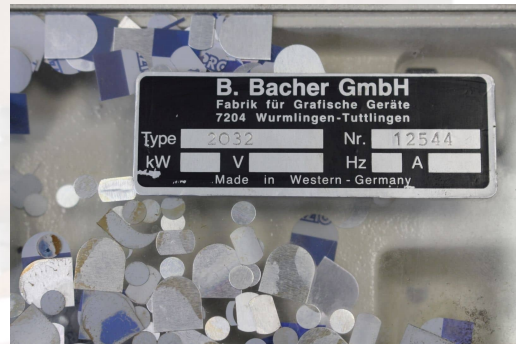

F1-TRADE GmbH - Zweifelsheimer Weg 19 - 91448 Emskirchen

F1-TRADE GmbH

Zweifelsheimer Weg 19
91448 Emskirchen
Tel.: +49 (0) 911 9493279
Fax.: +49 (0) 911 9493281
E-Mail: info@f1-trade.com
Internet: www.f1-trade.com
VAT-No. DE273938430

You are welcome to contact us by Messenger (WhatsApp-Telegram-Viber-Signal): +49(0)178-3648464
Visit our website for the latest used machinery: <https://f1-trade.com/machines-list>